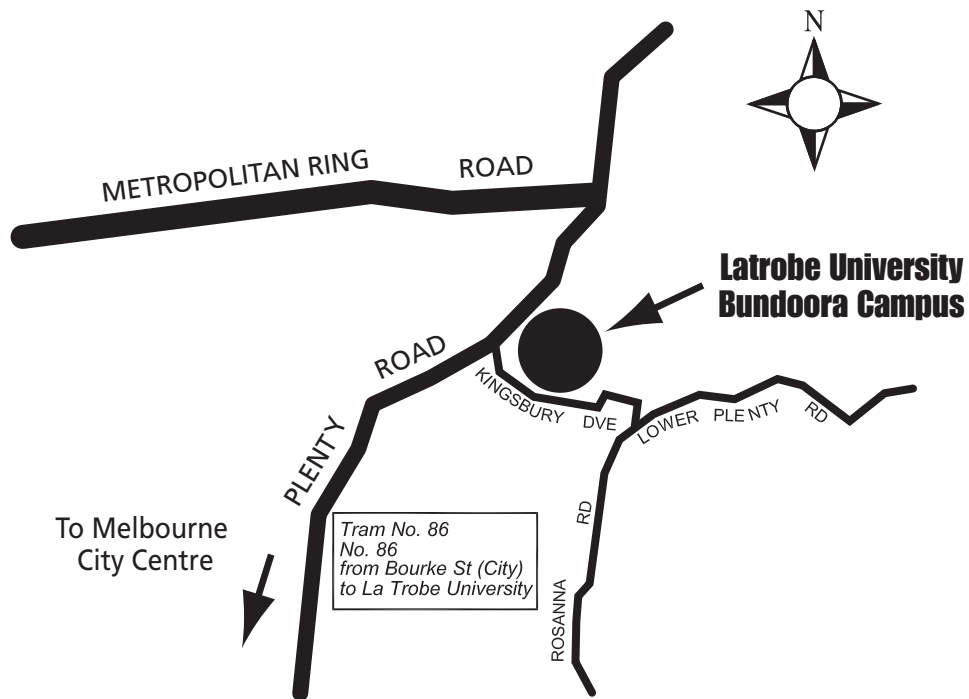

LOCATION MAP

LATROBE UNIVERSITY, BUNDOORA

Waterdale Road, Bundoora

(REFER MELWAYS MAP 19)

Enter either via South Entry on Waterdale Rd or the North Entry off Plenty Rd and use Carpark 2