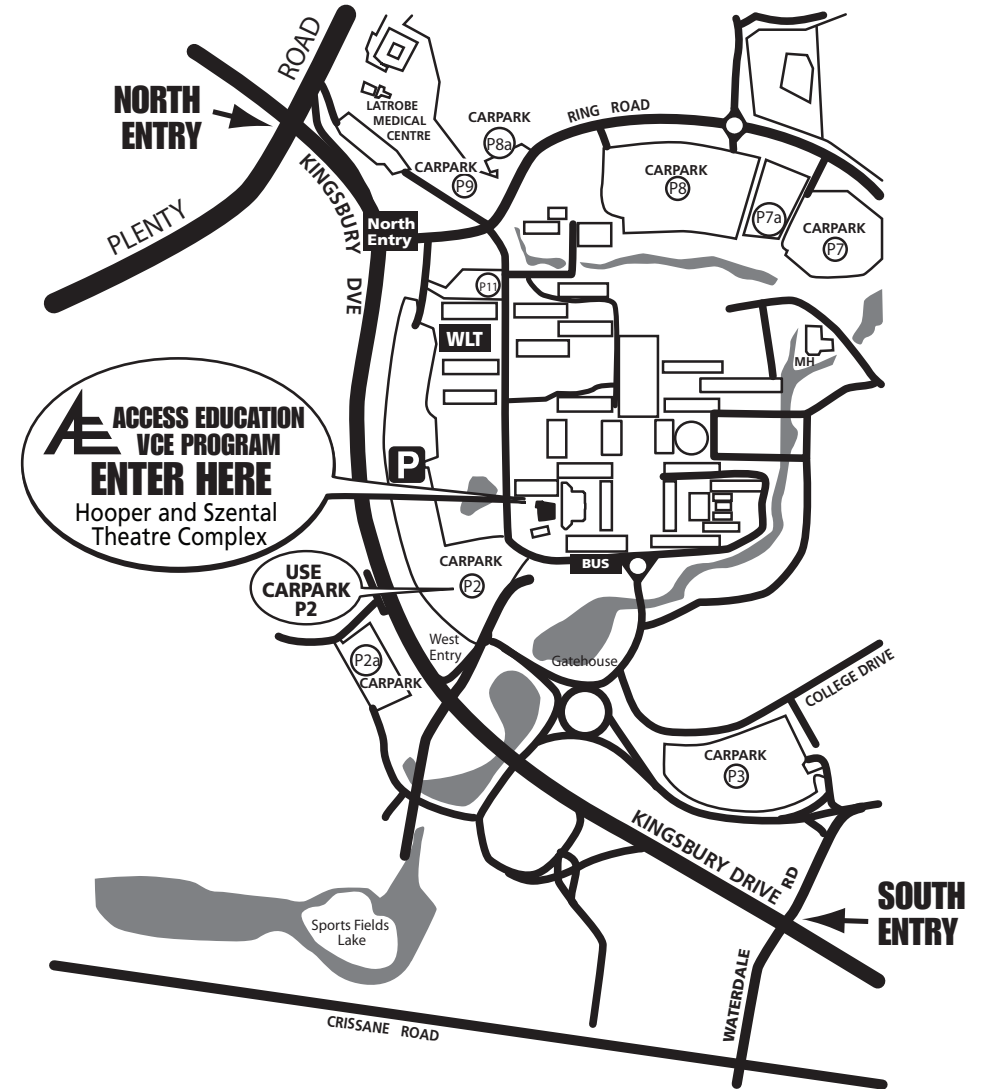

LOCATION MAP

LATROBE UNIVERSITY, BUNDOORA

Waterdale Road, Bundoora

(REFER MELWAYS MAP 19)

Enter either via South Entry on Waterdale Rd or the North Entry off Plenty Rd and use Carpark 2