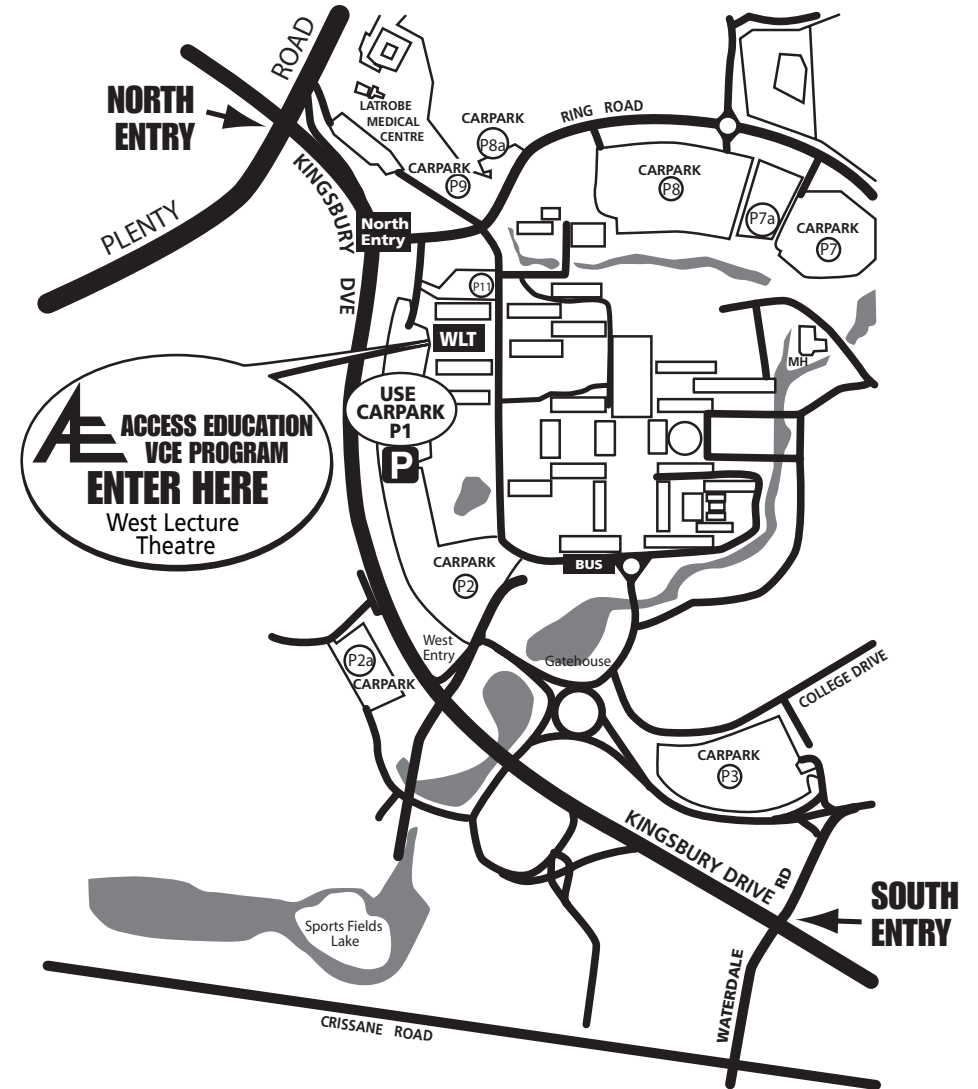

**LOCATION MAP**  
**LATROBE UNIVERSITY, BUNDOORA**  
Waterdale Road, Bundoora  
(REFER MELWAYS MAP 19)

Enter either via South Entry on Waterdale Rd or the North Entry off Plenty Rd and use Carpark 1