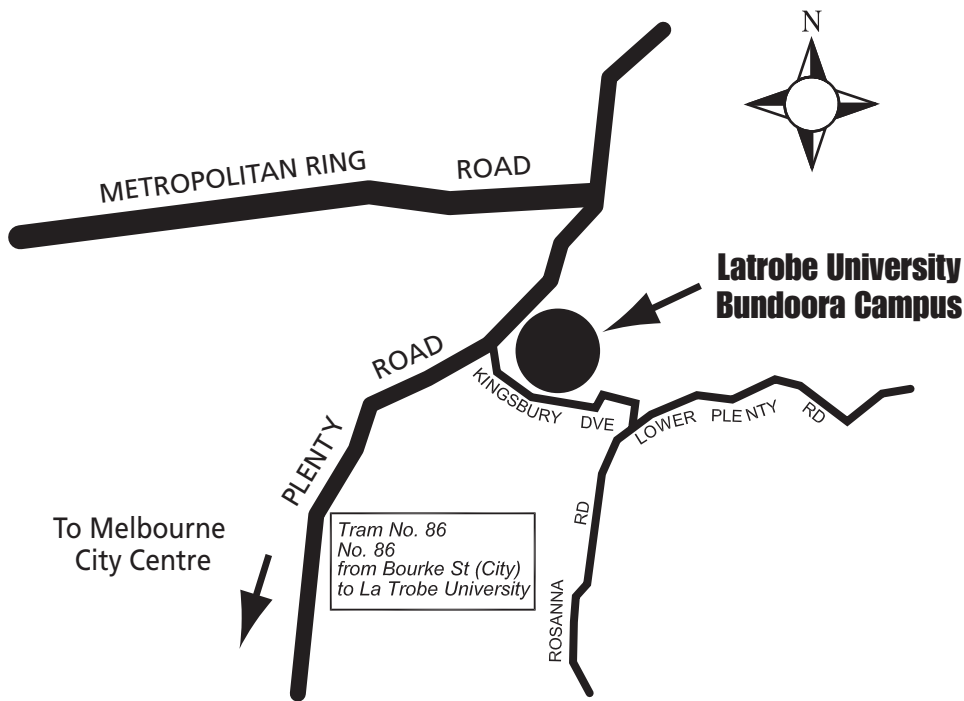

**LOCATION MAP**  
**LATROBE UNIVERSITY, BUNDOORA**  
Waterdale Road, Bundoora  
(REFER MELWAYS MAP 19)

Enter either via South Entry on Waterdale Rd or the North Entry off Plenty Rd and use Carpark 1